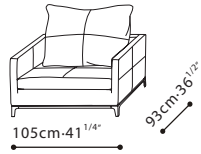

FABRIC VERSION

C0130001

C0130002

C0130003

C0130004

LEATHER VERSION

C0130001

C0130002

C0130003

C0130004

(dotted lines illustrate positioning of stitched seams on leather versions of this sofa)