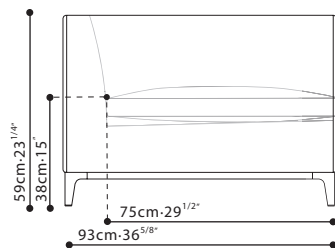

BALANCE (narrow arm) / FRAME: Solid Birch ,covered w/fabric lined polyurethane foam. SEAT: Cross-woven elastic webbing & sinuous springs supporting seat cushions consisting of high-resilient variable density polyurethane foam wrapped in feather and polyester fiber. CUSHIONS: Feather down filled back cushions. BASE: Black painted die-cast steel; both w/plastic glides. UPHOLSTERY: Fabric (removable) or leather w/cross-stitch detailing.