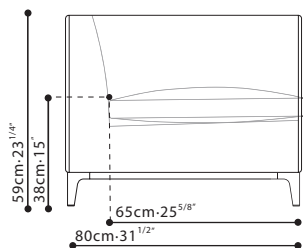

**BALANCE (narrow arm)** / FRAME: Solid Birch ,covered w/fabric lined polyurethane foam. SEAT: Cross-woven elastic webbing & sinuous springs supporting seat cushions consisting of high-resilient variable density polyurethane foam wrapped in feather and polyester fiber. CUSHIONS: Feather down filled back cushions. BASE: Black painted die-cast steel; both w/plastic glides. UPHOLSTERY: Fabric (removable) or leather w/cross-stitch detailing.