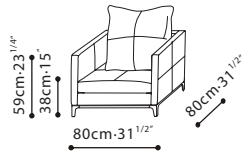

FABRIC VERSION

C0130001