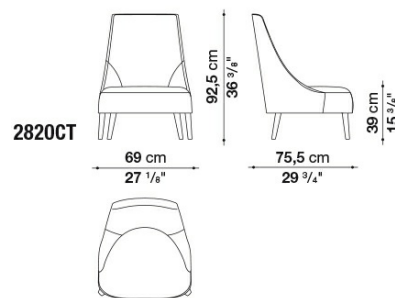

2801CT

2809T

2809T

2809LT

2809LT

2809CT

2809CT

2820T

2820T

2820LT

2820CT

2832T

B&B Italia reserves the right to make technological and aesthetic improvements to its models, including changes to the sizes and materials, without notice. The technical drawings do not define the details of the product. The measurements shown are indicative and may undergo changes. In particular, the dimensions relevant to the padded parts are subject to usage tolerances over time caused by the normal adjustment of the padding. For the specific information, please contact the dealer closest to you.