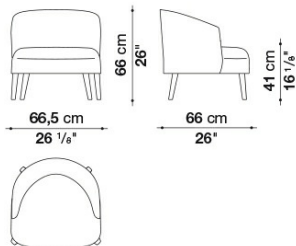

2801CT

2809T

2809T

2809LT

2809LT

2809CT

2809CT

2820T

2820T

2820LT

2820CT

2832T

B&B Italia reserves the right to make technological and aesthetic improvements to its models, including changes to the sizes and materials, without notice. The technical drawings do not define the details of the product. The measurements shown are indicative and may undergo changes. In particular, the dimensions relevant to the padded parts are subject to usage tolerances over time caused by the normal adjustment of the padding. For the specific information, please contact the dealer closest to you.