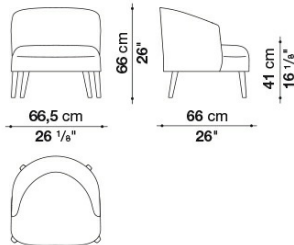

2801CT

2809T