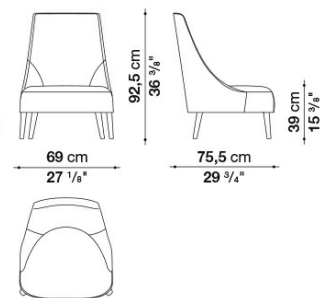

2801CT

2809T

2809T

2809LT

2809LT

2809CT

2809CT

2820T

2820T

2820LT

2820CT

2832T

B&B Italia reserves the right to make technological and aesthetic improvements to its models, including changes to the sizes and materials, without notice. The technical drawings do not define the details of the product. The measurements shown are indicative and may undergo changes. In particular, the dimensions relevant to the padded parts are subject to usage tolerances over time caused by the normal adjustment of the padding. For the specific information, please contact the dealer closest to you.