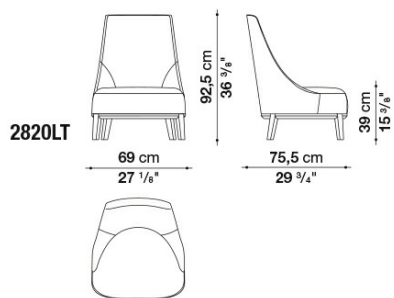

2801CT

2809T

2809T

2809LT

2809LT

2809CT

2809CT

2820T

2820T

2820LT

2820CT

2832T

B&B Italia reserves the right to make technological and aesthetic improvements to its models, including changes to the sizes and materials, without notice. The technical drawings do not define the details of the product. The measurements shown are indicative and may undergo changes. In particular, the dimensions relevant to the padded parts are subject to usage tolerances over time caused by the normal adjustment of the padding. For the specific information, please contact the dealer closest to you.