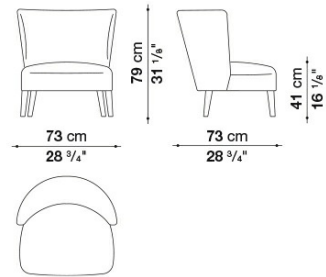

Puntales:

material termoplástico

Tapicería:

tejido (costuras punto de festón) o piel (costuras punto de festón o costuras en relieve)

Technical drawings

2801LT

2801LT

2801CT

2820T

2820LT

2820CT

2832T

B&B Italia reserves the right to make technological and aesthetic improvements to its models, including changes to the sizes and materials, without notice. The technical drawings do not define the details of the product. The measurements shown are indicative and may undergo changes. In particular, the dimensions relevant to the padded parts are subject to usage tolerances over time caused by the normal adjustment of the padding. For the specific information, please contact the dealer closest to you.