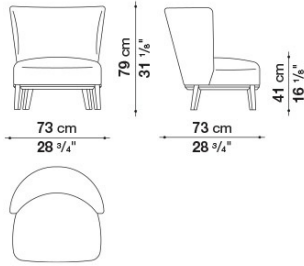

Puntales:

material termoplástico

Tapicería:

tejido (costuras punto de festón) o piel (costuras punto de festón o costuras en relieve)

Technical drawings

2801LT

2801LT

2801CT

2820T

2820LT

2820CT

2832T

B&B Italia reserves the right to make technological and aesthetic improvements to its models, including changes to the sizes and materials, without notice. The technical drawings do not define the details of the product. The measurements shown are indicative and may undergo changes. In particular, the dimensions relevant to the padded parts are subject to usage tolerances over time caused by the normal adjustment of the padding. For the specific information, please contact the dealer closest to you.