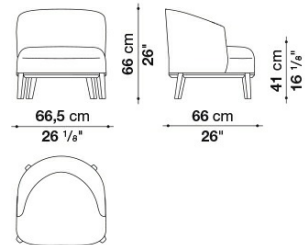

2809T

2809LT