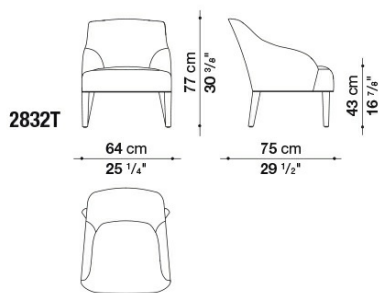

2801CT

2809T

2809T

2809LT

2809LT

2809CT

2809CT

2820T

2820T

2820LT

2820CT

2832T

B&B Italia reserves the right to make technological and aesthetic improvements to its models, including changes to the sizes and materials, without notice. The technical drawings do not define the details of the product. The measurements shown are indicative and may undergo changes. In particular, the dimensions relevant to the padded parts are subject to usage tolerances over time caused by the normal adjustment of the padding. For the specific information, please contact the dealer closest to you.