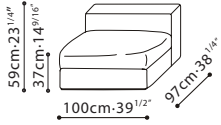

FABRIC VERSION

C0107004