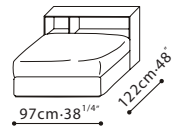

FABRIC VERSION

C0107004

C0107003

C0107013

C0107005

C0107006

C0107002

C0107001

C0107012

C0107014

C0107007

C0107008

C0707009

C0707010

C8107001

C8107002

C8107003

C8107004

LEATHER VERSION

C0107004

C0107003

C0107013

C0107005

C0107006

C0107002

C0107001

C0107012

C0107014

C0107007

C0107008

C8107001

C8107002

C8107003

C8107004

(dotted lines illustrate positioning of stitched seams on leather versions of this sofa)