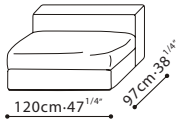

FABRIC VERSION

C0107004

C0107003

C0107013

C0107005

C0107006

C0107002

C0107001

C0107012

C0107014

C0107007

C0107008

C0707009

C0707010

C8107001

C8107002

C8107003

C8107004

LEATHER VERSION

C0107004

C0107003

C0107013

C0107005

C0107006

C0107002

C0107001

C0107012

C0107014

C0107007

C0107008

C8107001

C8107002

C8107003

C8107004

(dotted lines illustrate positioning of stitched seams on leather versions of this sofa)