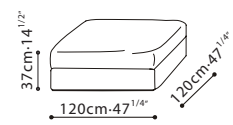

FABRIC VERSION

C0107004

C0107003

C0107013

C0107005

C0107006

C0107002

C0107001

C0107012

C0107014

C0107007

C0107008

C0707009

C0707010

C8107001

C8107002

C8107003

C8107004

LEATHER VERSION

C0107004

C0107003

C0107013

C0107005

C0107006

C0107002

C0107001

C0107012

C0107014

C0107007

C0107008

C8107001

C8107002

C8107003

C8107004

(dotted lines illustrate positioning of stitched seams on leather versions of this sofa)