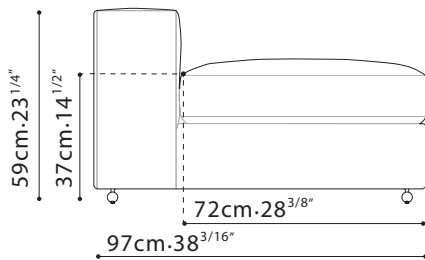

**FREETOWN** / FRAME: Solid Birch, covered w/fabric lined polyurethane foam. SEAT: Cross-woven elastic webbing supporting seat cushions consisting of high-resilient polyurethane foam wrapped in feather down & polyester fiber. CUSHIONS: Back cushions filled w/channeled feather down w/high-resilient Polyurethane foam core. C8107004 filled w/ feathered down. FEET: Metallic painted tubular steel base w/plastic glides. UPHOLSTERY OPTIONS: Fabric (removable) or leather. FEATURES: Optional oak veneered bookcase arms in Grey Oak finish. Sofa Connectors are Included.