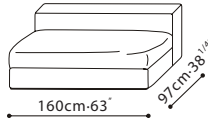

FABRIC VERSION

C0107004

C0107003

C0107013

C0107005

C0107006

C0107002

C0107001

C0107012

C0107014

C0107007

C0107008

C0707009

C0707010

C8107001

C8107002

C8107003

C8107004

LEATHER VERSION

C0107004

C0107003

C0107013

C0107005

C0107006

C0107002

C0107001

C0107012

C0107014

C0107007

C0107008

C8107001

C8107002

C8107003

C8107004

(dotted lines illustrate positioning of stitched seams on leather versions of this sofa)