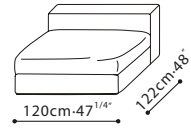

FABRIC VERSION

C0107004

C0107003

C0107013

C0107005

C0107006

C0107002

C0107001

C0107012

C0107014

C0107007

C0107008

C0707009

C0707010

C8107001

C8107002

C8107003

C8107004

LEATHER VERSION

C0107004

C0107003

C0107013

C0107005

C0107006

C0107002

C0107001

C0107012

C0107014

C0107007

C0107008

C8107001

C8107002

C8107003

C8107004

(dotted lines illustrate positioning of stitched seams on leather versions of this sofa)