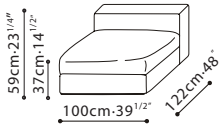

C0107002

C0107001