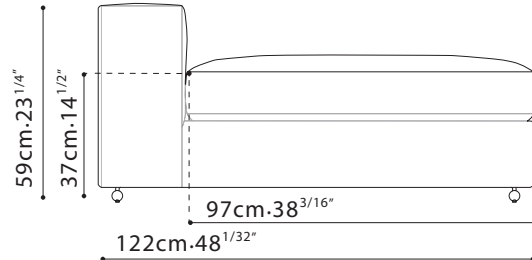

**FREETOWN** / FRAME: Solid Birch, covered w/fabric lined polyurethane foam. SEAT: Cross-woven elastic webbing supporting seat cushions consisting of high-resilient polyurethane foam wrapped in feather down & polyester fiber. CUSHIONS: Back cushions filled w/channeled feather down w/high-resilient Polyurethane foam core. C8107004 filled w/ feathered down. FEET: Metallic painted tubular steel base w/plastic glides. UPHOLSTERY OPTIONS: Fabric (removable) or leather. FEATURES: Optional oak veneered bookcase arms in Grey Oak finish. Sofa Connectors are Included.