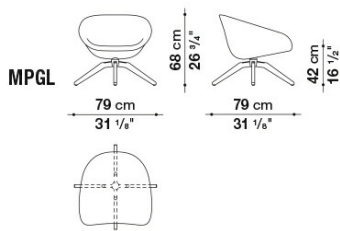

Tapicería (versión tapizada):

tejido en categorías limitadas

Technical drawings

MPG

MPGI5

MPGL

MPGIL

MPRN

MPRI

MPRN_1

MPRI_1

B&B Italia reserves the right to make technological and aesthetic improvements to its models, including changes to the sizes and materials, without notice. The technical drawings do not define the details of the product. The measurements shown are indicative and may undergo changes. In particular, the dimensions relevant to the padded parts are subject to usage tolerances over time caused by the normal adjustment of the padding. For the specific information, please contact the dealer closest to you.