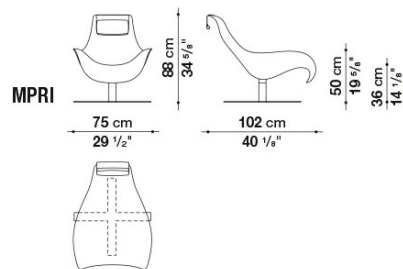

Tapicería (versión tapizada):

tejido en categorías limitadas

Technical drawings

MPG

MPGI5

MPGL

MPGIL

MPRN

MPRI

MPRN_1

MPRI_1

B&B Italia reserves the right to make technological and aesthetic improvements to its models, including changes to the sizes and materials, without notice. The technical drawings do not define the details of the product. The measurements shown are indicative and may undergo changes. In particular, the dimensions relevant to the padded parts are subject to usage tolerances over time caused by the normal adjustment of the padding. For the specific information, please contact the dealer closest to you.