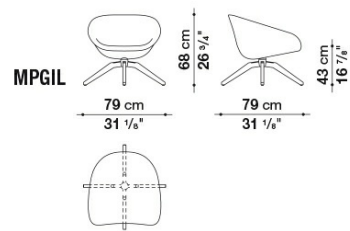

Tapicería (versión tapizada):

tejido en categorías limitadas

Technical drawings

MPG

MPGI5

MPGL

MPGIL

MPRN

MPRI

MPRN_1

MPRI_1

B&B Italia reserves the right to make technological and aesthetic improvements to its models, including changes to the sizes and materials, without notice. The technical drawings do not define the details of the product. The measurements shown are indicative and may undergo changes. In particular, the dimensions relevant to the padded parts are subject to usage tolerances over time caused by the normal adjustment of the padding. For the specific information, please contact the dealer closest to you.