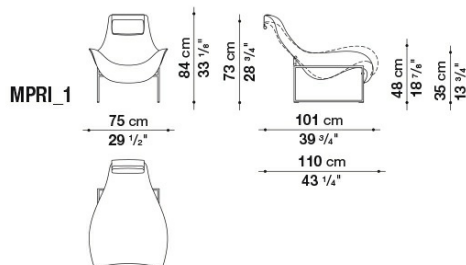

Tapicería (versión tapizada):

tejido en categorías limitadas

Technical drawings

MPG

MPGI5

MPGL

MPGIL

MPRN

MPRI

MPRN_1

MPRI_1

B&B Italia reserves the right to make technological and aesthetic improvements to its models, including changes to the sizes and materials, without notice. The technical drawings do not define the details of the product. The measurements shown are indicative and may undergo changes. In particular, the dimensions relevant to the padded parts are subject to usage tolerances over time caused by the normal adjustment of the padding. For the specific information, please contact the dealer closest to you.