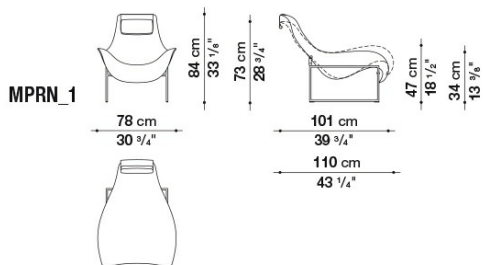

Tapicería (versión tapizada):

tejido en categorías limitadas

Technical drawings

MPG

MPGI5

MPGL

MPGIL

MPRN

MPRI

MPRN_1

MPRI_1

B&B Italia reserves the right to make technological and aesthetic improvements to its models, including changes to the sizes and materials, without notice. The technical drawings do not define the details of the product. The measurements shown are indicative and may undergo changes. In particular, the dimensions relevant to the padded parts are subject to usage tolerances over time caused by the normal adjustment of the padding. For the specific information, please contact the dealer closest to you.