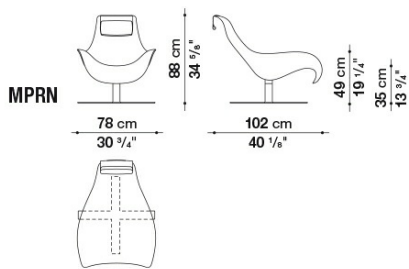

Tapicería (versión tapizada):

tejido en categorías limitadas

Technical drawings

MPG

MPGI5

MPGL

MPGIL

MPRN

MPRI

MPRN_1

MPRI_1

B&B Italia reserves the right to make technological and aesthetic improvements to its models, including changes to the sizes and materials, without notice. The technical drawings do not define the details of the product. The measurements shown are indicative and may undergo changes. In particular, the dimensions relevant to the padded parts are subject to usage tolerances over time caused by the normal adjustment of the padding. For the specific information, please contact the dealer closest to you.